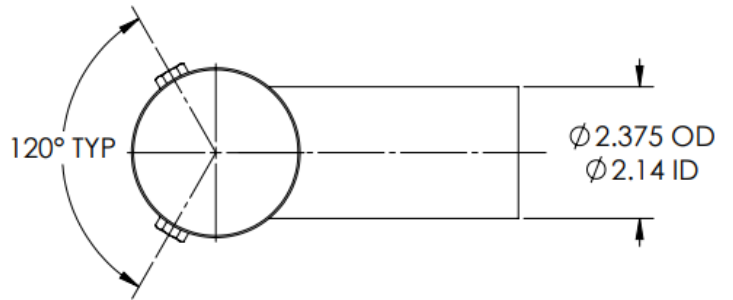

Tenon Adapter with Single Horizontal Tenon

Hex Head Screw
Black-Oxide
M8 x 1.25 25 mm Long
3 Places 120° Apart