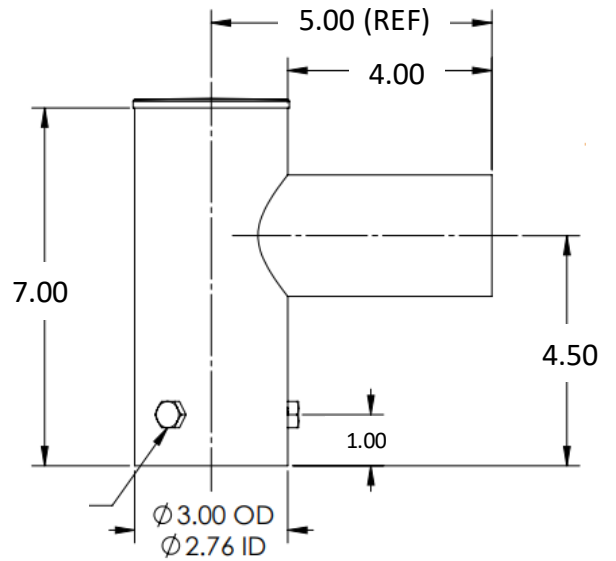

Tenon Adapter with Single Horizontal Tenon

Hex Head Screw
Black-Oxide
M8 x 1.25 25 mm Long
3 Places 120° Apart