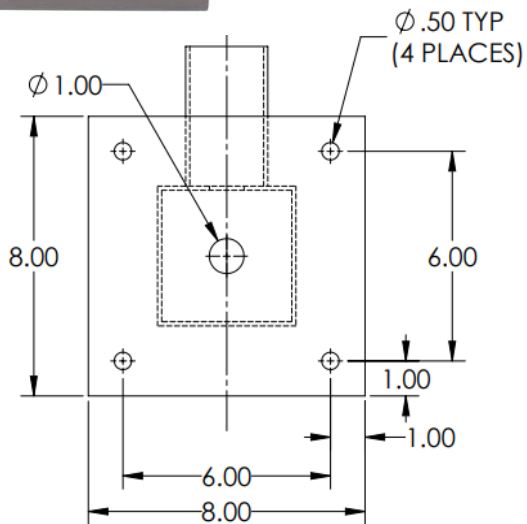

Tenon Arm for Wall Mounting

4" STANDARD
SQUARE
POLE CAP