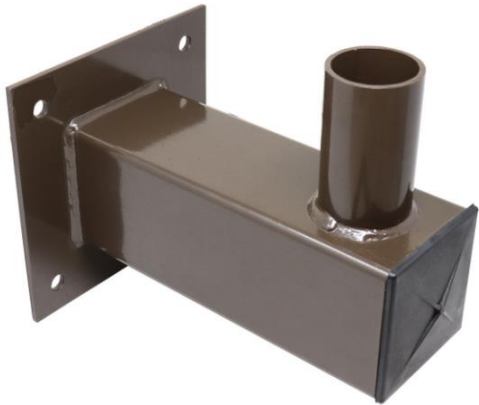

Tenon Arm for Wall Mounting

4" STANDARD
SQUARE
POLE CAP