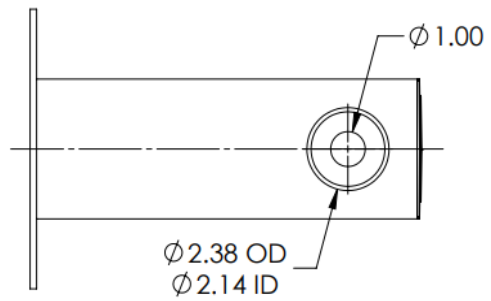

Tenon Arm for Wall Mounting

4" STANDARD
SQUARE
POLE CAP