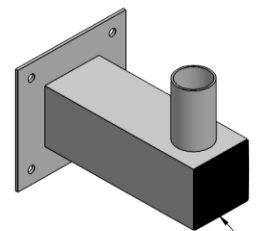

Tenon Arm for Wall Mounting

4" STANDARD
SQUARE
POLE CAP