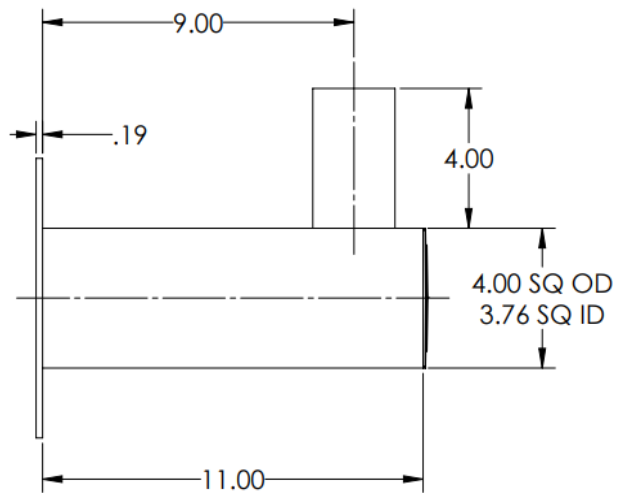

Tenon Arm for Wall Mounting

4" STANDARD
SQUARE
POLE CAP