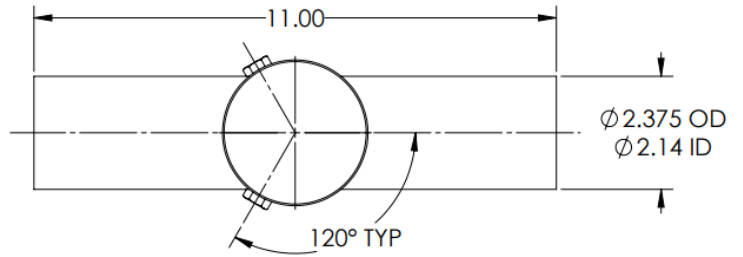

# Tenon Adapter with 2 Horizontal 180 Degree Tenons

Hex Head Screw  
Black-Oxide  
M8 x 1.25 25 mm Long  
3 Places 120° Apart