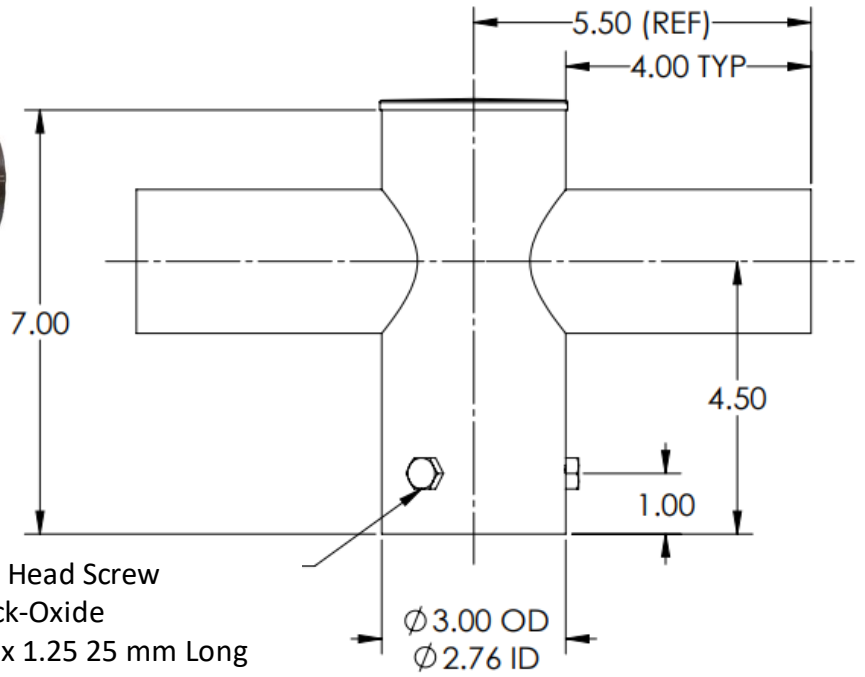

# Tenon Adapter with 2 Horizontal 180 Degree Tenons

Hex Head Screw  
Black-Oxide  
M8 x 1.25 25 mm Long  
3 Places 120° Apart